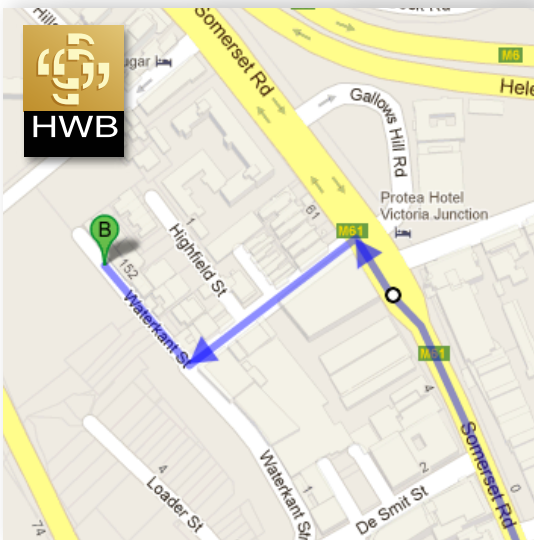

DIRECTIONS TO HWB

Directions from N1

- Table Bay Blvd
1. Head west on Table Bay Blvd toward Exit
 2. Keep right at the fork, follow signs for Sea Point/Waterfront and merge onto Nelson Mandela Blvd
 3. Continue onto Buitengracht St
 4. Turn right onto Riebeeck St
 5. Continue onto Somerset Rd/M61
 6. Turn left onto Highfield Rd
 7. Turn right onto Waterkant St
Destination will be on the right
 8. Cape Quarter B
Waterkant Street
Cape Town 8051

Directions from N2

- Settlers Wy
1. Head west on Nelson Mandela Blvd toward Exit 2
 2. Continue onto Buitengracht St
 3. Turn right onto Riebeeck St
 4. Continue onto Somerset Rd/M61
 5. Turn left onto Highfield Rd
 6. Turn right onto Waterkant St Destination will be on the right
 7. Cape Quarter B
Waterkant Street
Cape Town 8051